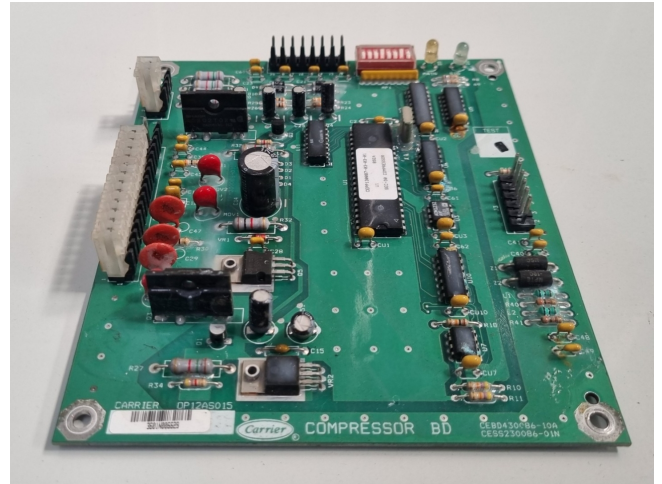

Carrier OP12AS015

Specifications

Marque	Carrier
Type	OP12AS015
Remarks	170x150x30 mm (LxWxH)
Stock	1

Description

Used Carrier OP12AS015

Used Carrier OP12AS015 compressor board.

CEPP130087-03-03-01
U1 BSEA
SEC-30 COMPRESSOR