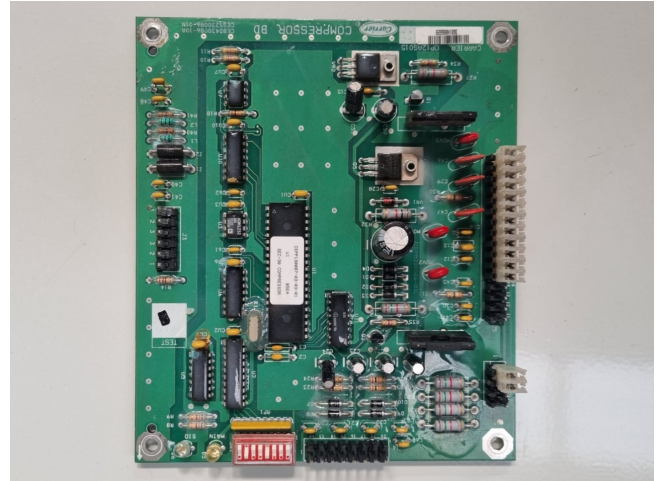

Carrier OP12AS015

Specifications

Marque	Carrier
Type	OP12AS015
Remarks	170x150x30 mm (LxWxH)
Stock	1

Description

Used Carrier OP12AS015

Used Carrier OP12AS015 compressor board.

CEPP130087-03-03-01
U1 BSEA
SEC-30 COMPRESSOR