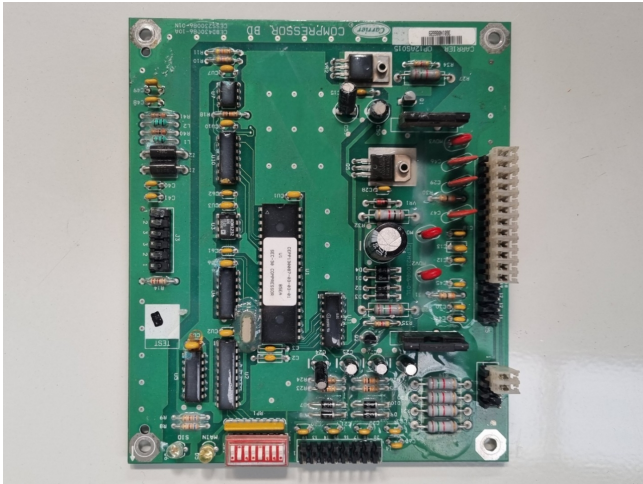

Carrier OP12AS015

Specifications

Marque	Carrier
Type	OP12AS015
Remarks	170x150x30 mm (LxWxH)
Stock	1

Description

Used Carrier OP12AS015

Used Carrier OP12AS015 compressor board.

CEPP130087-03-03-01
U1 BSEA
SEC-30 COMPRESSOR